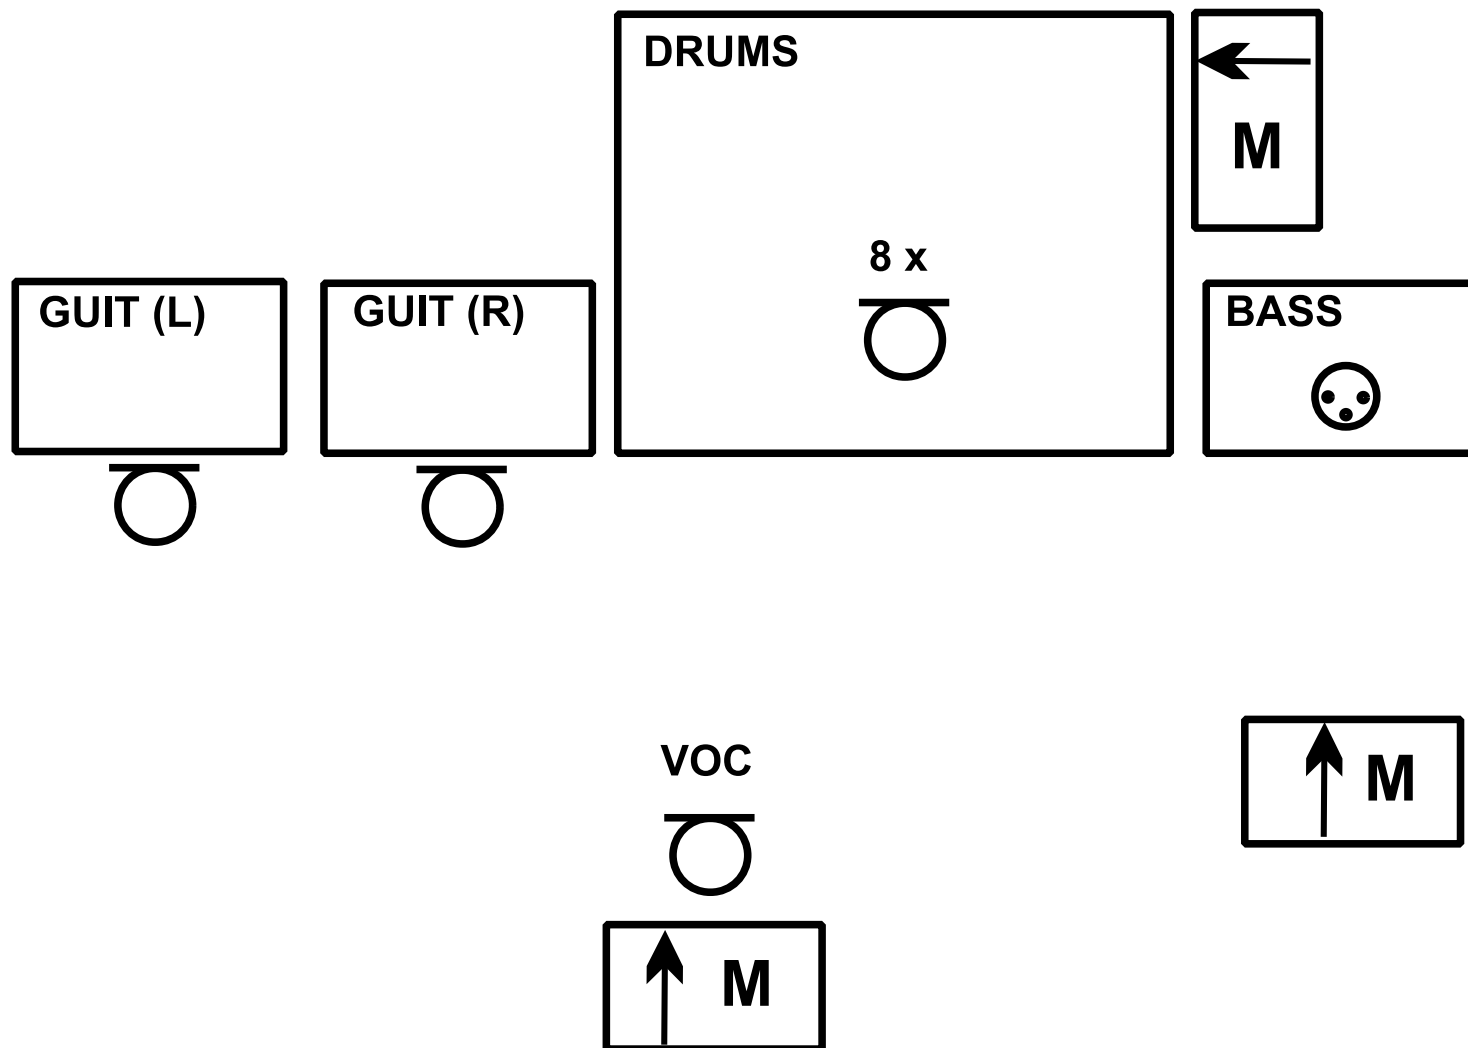

# LL & THE SHUFFLE KINGS

<b>DRUMS</b>	<b>MICS</b>	BD SN HH TOM TOM TOM OH L OH R
<b>BASS</b>	<b>DI</b>	<b>XLR</b>
<b>AMPS</b>	<b>MICS</b>	GUIT (L) GUIT (R)
<b>VOCS</b>	<b>MIC</b>	LL
<b>MON</b>	1 front 2 stage 3 back	VOC center BASS DRUMS